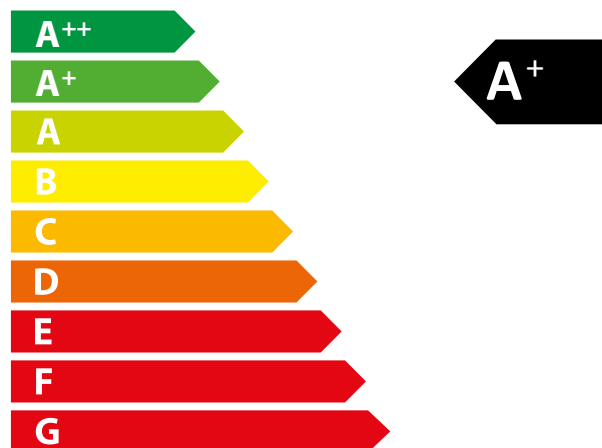

TermaTech

MANUFACTURER

Name TermaTech AS
Address Gunnar Clausens Vej 36
DK-8260 Viby J.

PRODUCT

Type designation TT80

ENERGY EFFICIENCY

Class A+
Direct heat output 5,5 kW
EEI 108,0
Efficiency 81,0%

Follow the installation instructions and only use the recommended type of fuel.

ENERG Y IJA
енергия · ενεργεια IE IA

TermaTech A/S

TT80

ENERGIA · ЕНЕРГИЯ · ΕΝΕΡΓΕΙΑ · ENERGIJA · ENERGY · ENERGIE · ENERGI

2015/1186