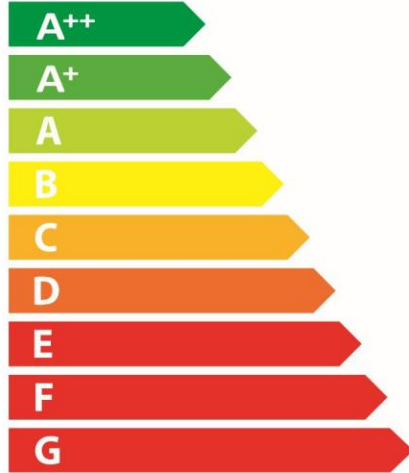

ENERG Y IJA
 енергия · ενέργεια IE IA

MCZ

RAY COMFORT AIR 8 UP! M1

A⁺

7,8
kW

A rounded rectangular box containing three icons: a window, a lamp, and a heater. To the right of the box, the text '7,8 kW' is displayed.